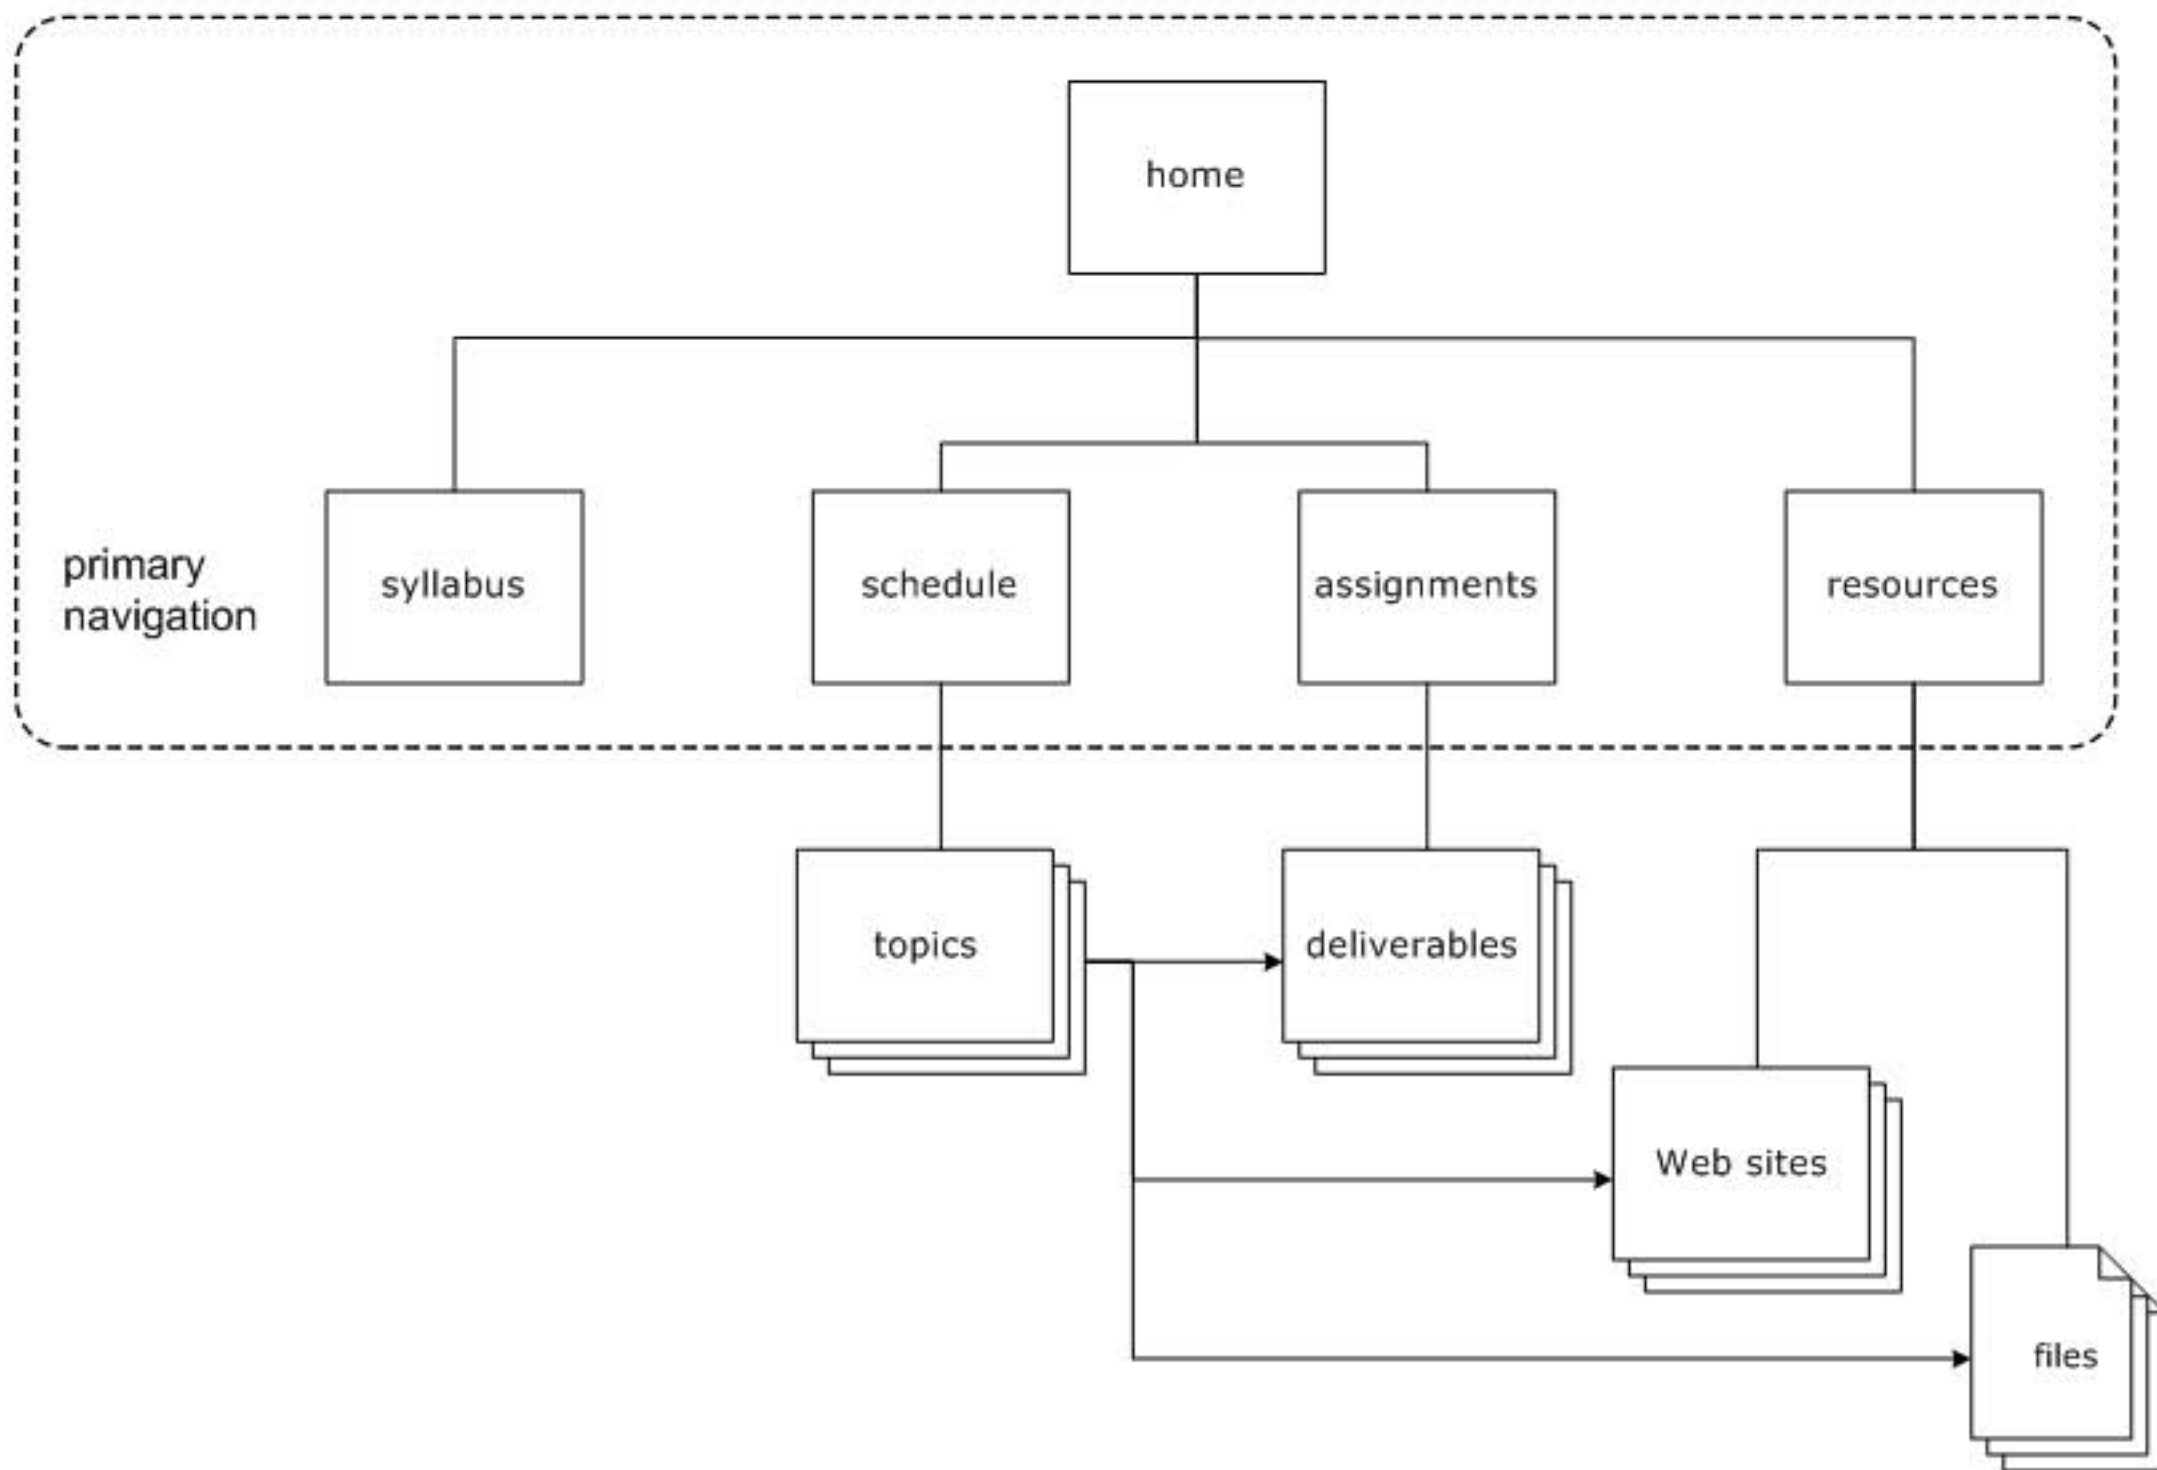

EDLD 221: Research Seminar in Education

Information Architecture

EDLD 221: Research Seminar in Education

Wireframes

Home Page

[logo] EDLD 221: Research Seminar in Education Fall 2000 Professor Barba [global navigation] [bread crumb navigation]		
[course topic navigation]	[instructor blog]	[contact info] [class mtg info] [textbook info]
© 2005 San Jose State University		